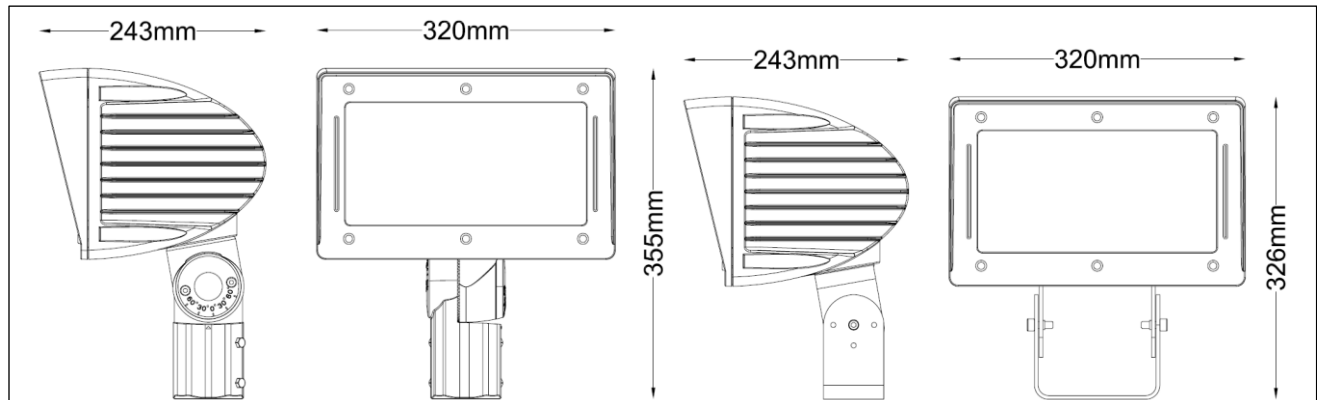

Neu-Tech Energy Solutions LED Flood Light 80W

Product Specifications

Product name	LED Flood Light
Part No	SCNT-FL-80WCA1
Dimension	320 x 243 x 355 mm or 320 x 243 x 326 mm

Technical Characteristic

Color temperature	2700 - 6500K
CRI	>70
Lumen	8400 - 9100 LM
Input Power	80W
Viewing Angle	110°
Input Voltage	100-277Vac 50/60Hz
Driver model	China brand driver
PFC	>0.9
Waterproof Rating	WET (IP65)